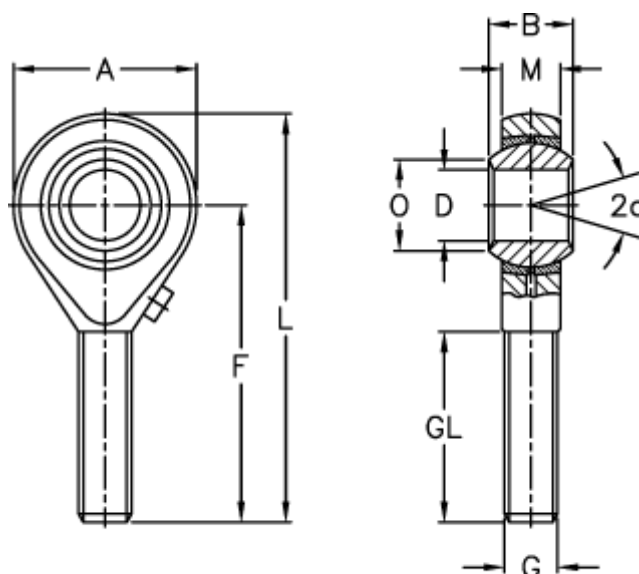

Article number: 54301025

Description: LDK Rod end POS 25L
Threaded left

Measures

A	= 60	L	= 124
a (degrees)	= 15	M	= 22.00
B	= 31	O	= 29.50
D	= 25	Static load C0 (kN)	= 68.0
Dynamic load C (kN)	= 40.5	Weight (g)	= 650
F	= 94		
g	= M24x2		
GL	= 57		